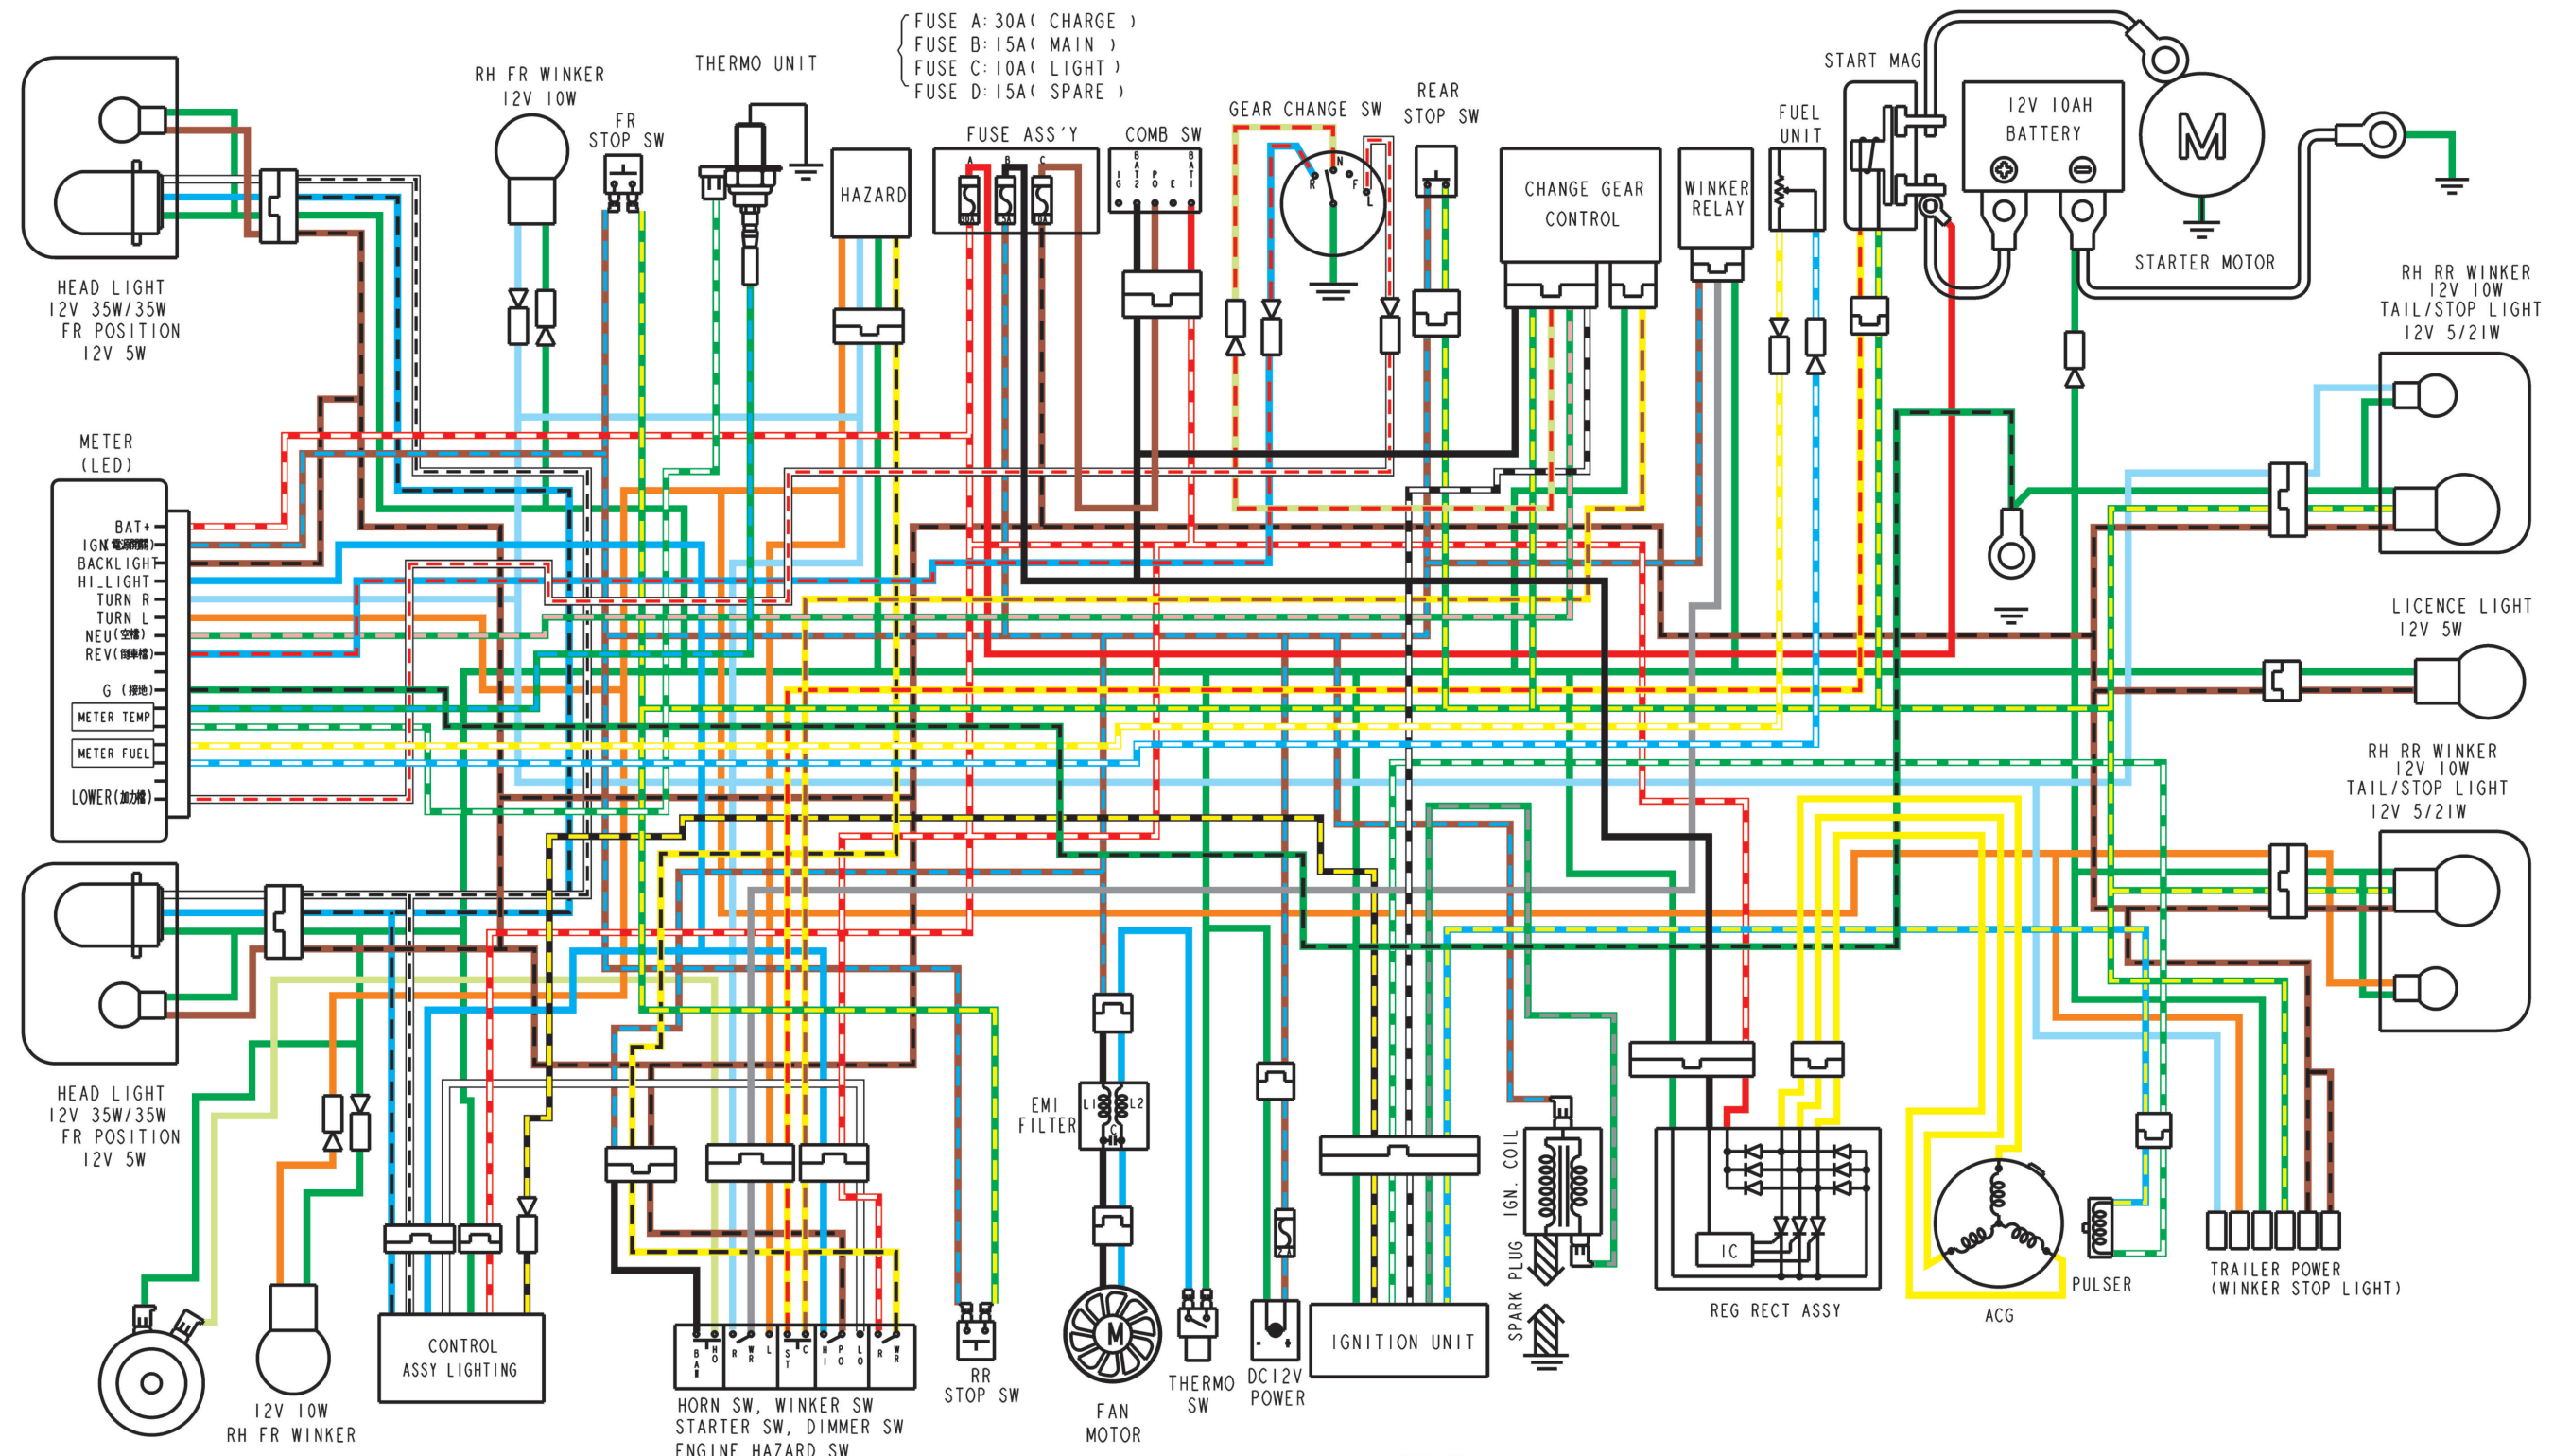

MXU 300

HORN SW

| | | |
|-------|----|-----|
| | HO | BAT |
| FREE | | |
| PUSH | ○ | ○ |
| COLOR | LG | B |

WINKER SW

| | | | |
|-------|----|---|----|
| | R | L | WR |
| L | | ○ | ○ |
| R | ○ | | ○ |
| COLOR | SB | O | GR |

START SW

| | | |
|-------|-----|------|
| | ST | C |
| FREE | | |
| PUSH | ○ | ○ |
| COLOR | Y/R | Y/BR |

LIGHT SW

| | | | |
|-------|------|----|----|
| | PO | LO | HI |
| ☰ | ○ | | |
| ☷ | ○ | | ○ |
| ☶ | ○ | | ○ |
| COLOR | BR/B | W | L |

HAZARD SW

| | | |
|-------|-----|-----|
| | BAT | HA |
| △ | ○ | ○ |
| ● | | |
| COLOR | R/W | Y/B |

COMB SW

| | | | | | |
|-------|-----|---|------|------|----|
| | IG | E | BAT1 | BAT2 | PO |
| OFF | ○ | ○ | | | |
| ON | | | ○ | ○ | |
| PO | | | ○ | ○ | ○ |
| COLOR | B/W | G | R | B | BR |

- YELLOW
- SKY BLUE
- GREEN / RED
- BROWN / WHITE
- BLUE / YELLOW
- BLUE
- GRAY
- BLACK / YELLOW
- BLUE / BLACK
- RED
- LIGHT GREEN
- YELLOW / WHITE
- BLACK / WHITE
- WHITE / YELLOW
- WHITE
- BLACK
- GREEN / BLUE
- RED / YELLOW
- GREEN
- BROWN
- BLUE / WHITE
- RED / YELLOW
- GREEN / YELLOW
- ORANGE
- BROWN / BLUE
- GREEN / WHITE
- WHITE / BLUE
- RED / BLACK
- BLACK / RED
- YELLOW / BLACK